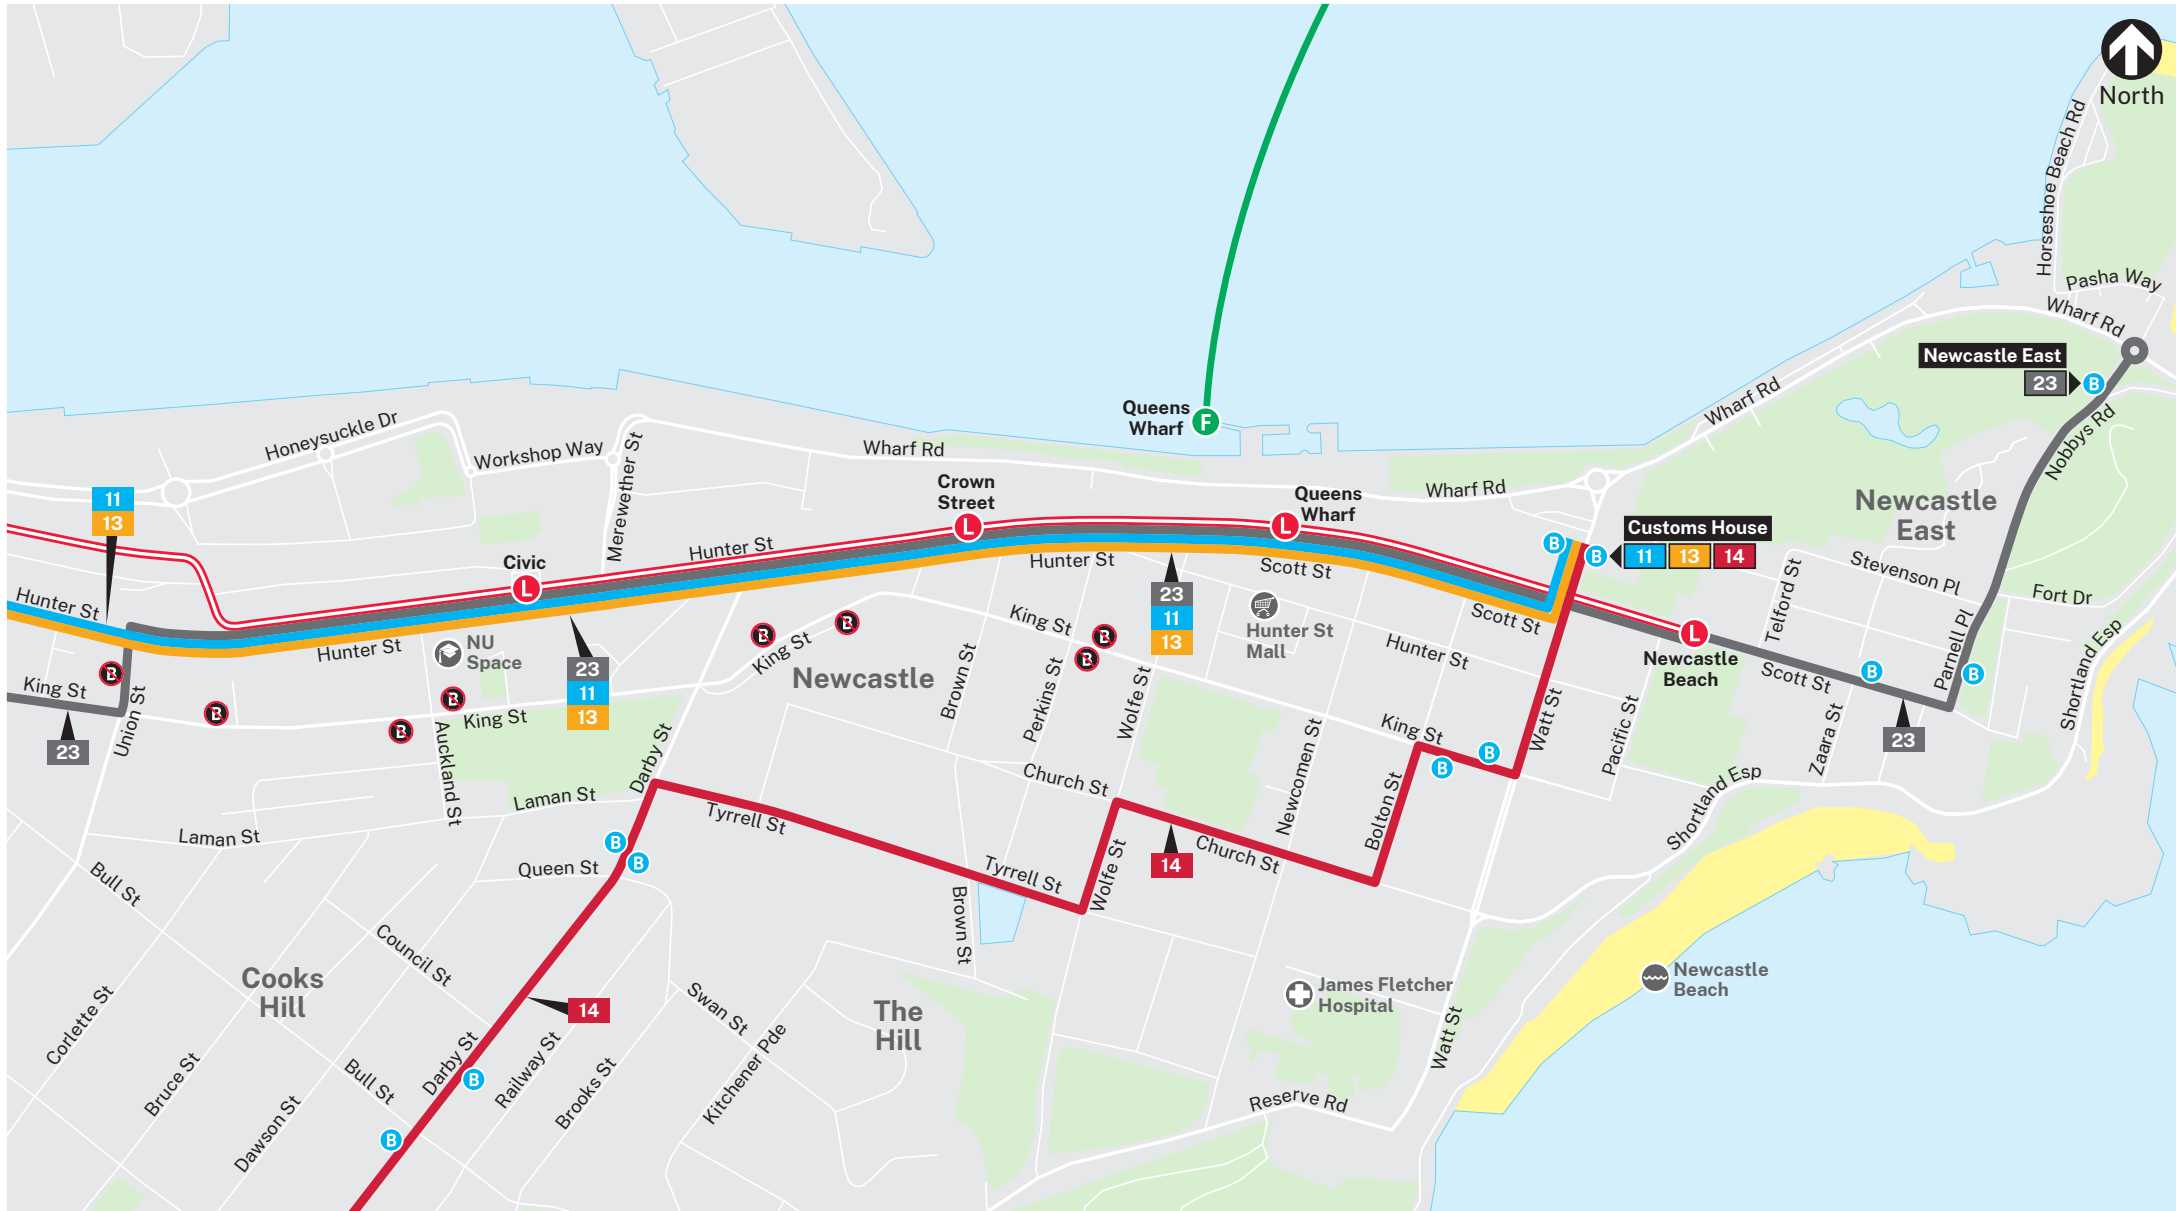

# Newcastle CBD - Anzac Day Diversions 2023 7am - 12pm

## Legend

- 11 Bus route number
- B Bus stop - open
- B Bus stop - closed
- F Ferry route/wharf
- L Light rail line/stop
- Shopping centre
- Educational institution
- Hospital
- Beach