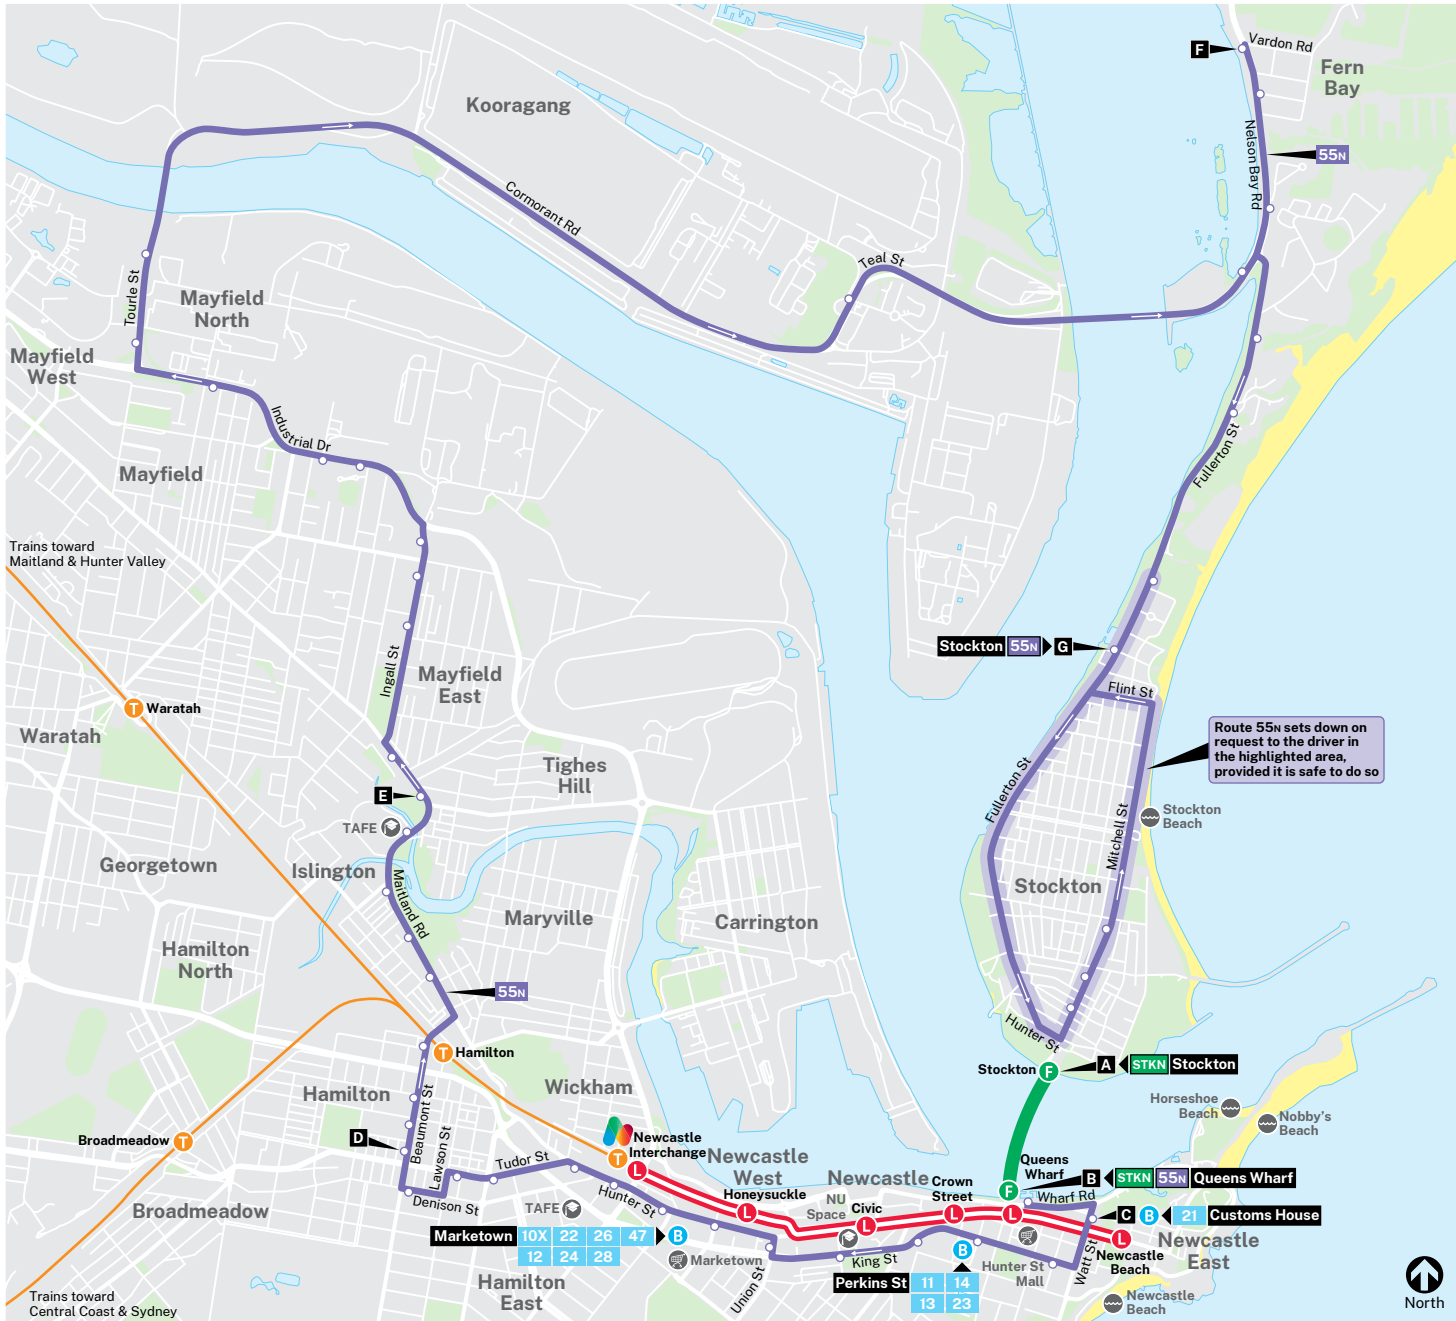

Routes STKN, 55N

Legend

- F Ferry route/wharf
- B Bus connection available
- T Train line/station
- 55N Bus route number
- A Timing point
- L Light rail line/stop
- Shopping centre
- Beach
- Educational institution
- Sporting facility
- Hospital
- Information, 09:00-16:00 Monday-Friday