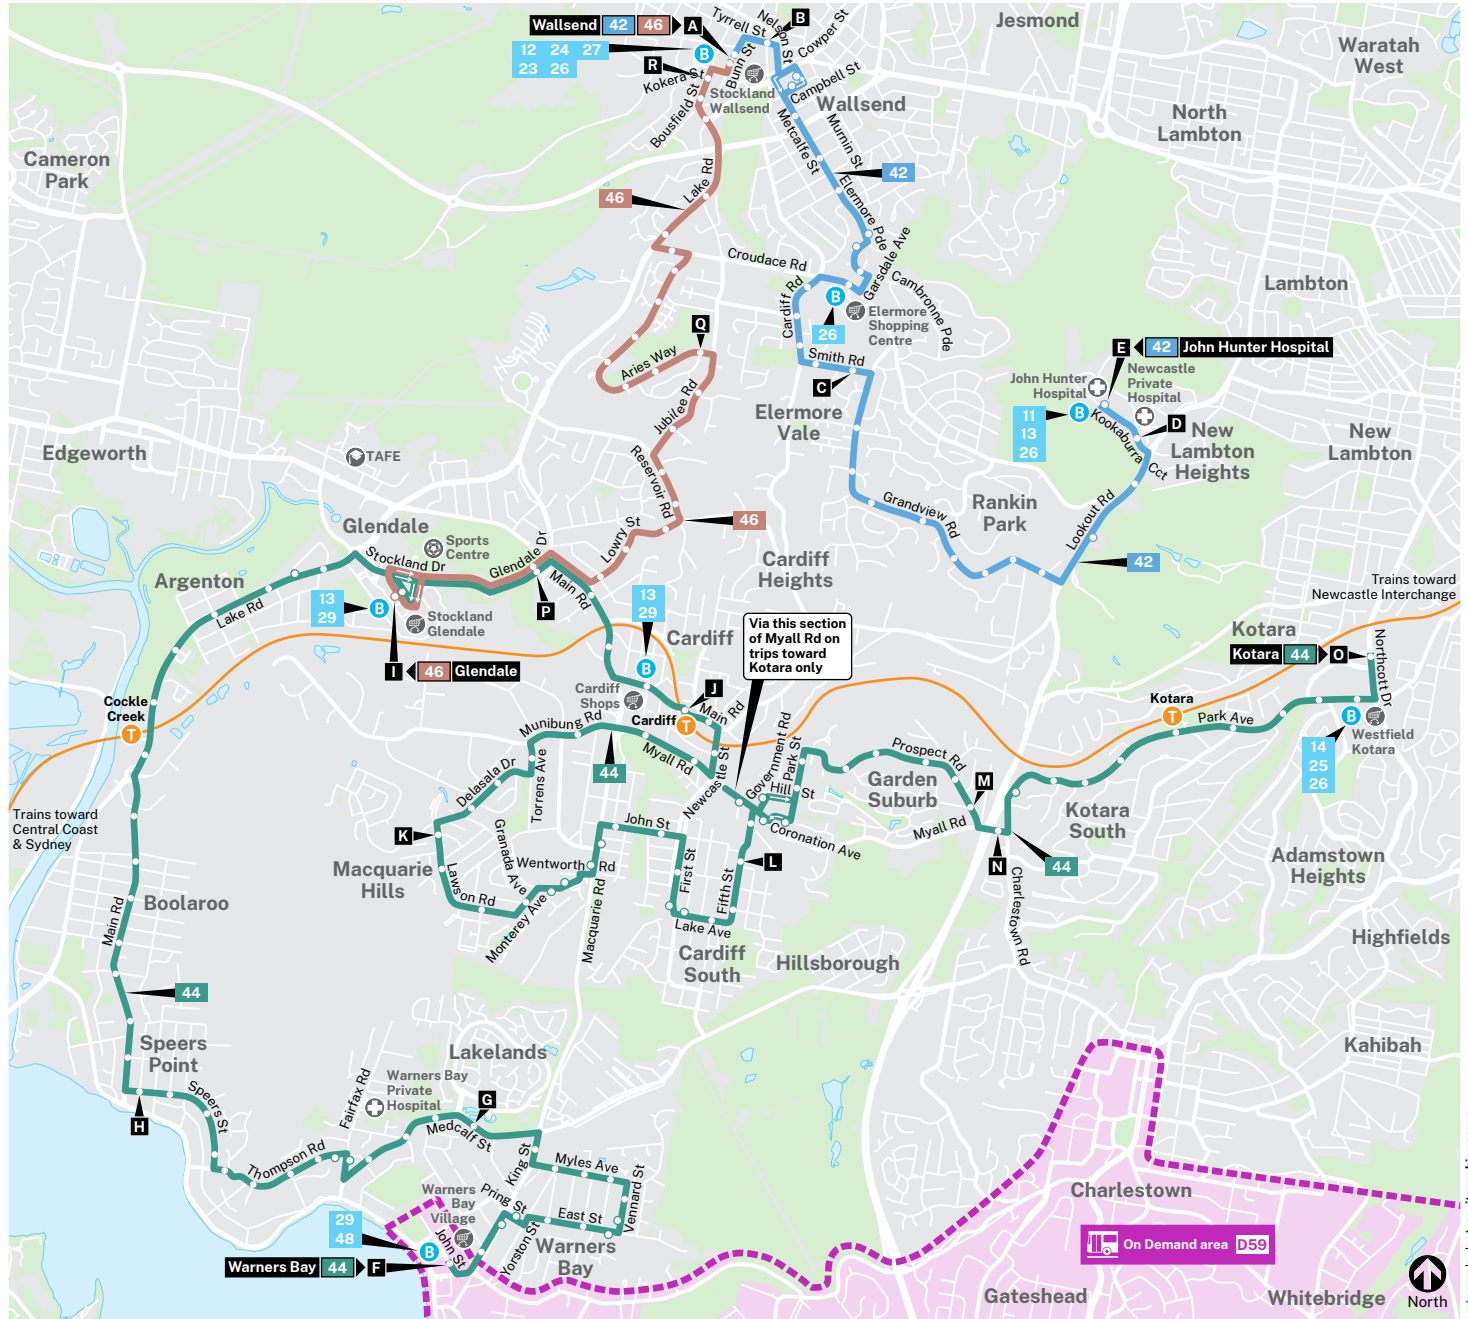

Routes 42, 44, 46

Legend

- Bus route and stop
- Bus connection available
- Train line/station
- Ferry route/wharf
- Bus route number
- Timing point
- Shopping centre
- Educational institution
- Beach
- Hospital
- Sporting facility
- Information, 09:00-16:00 Monday-Friday