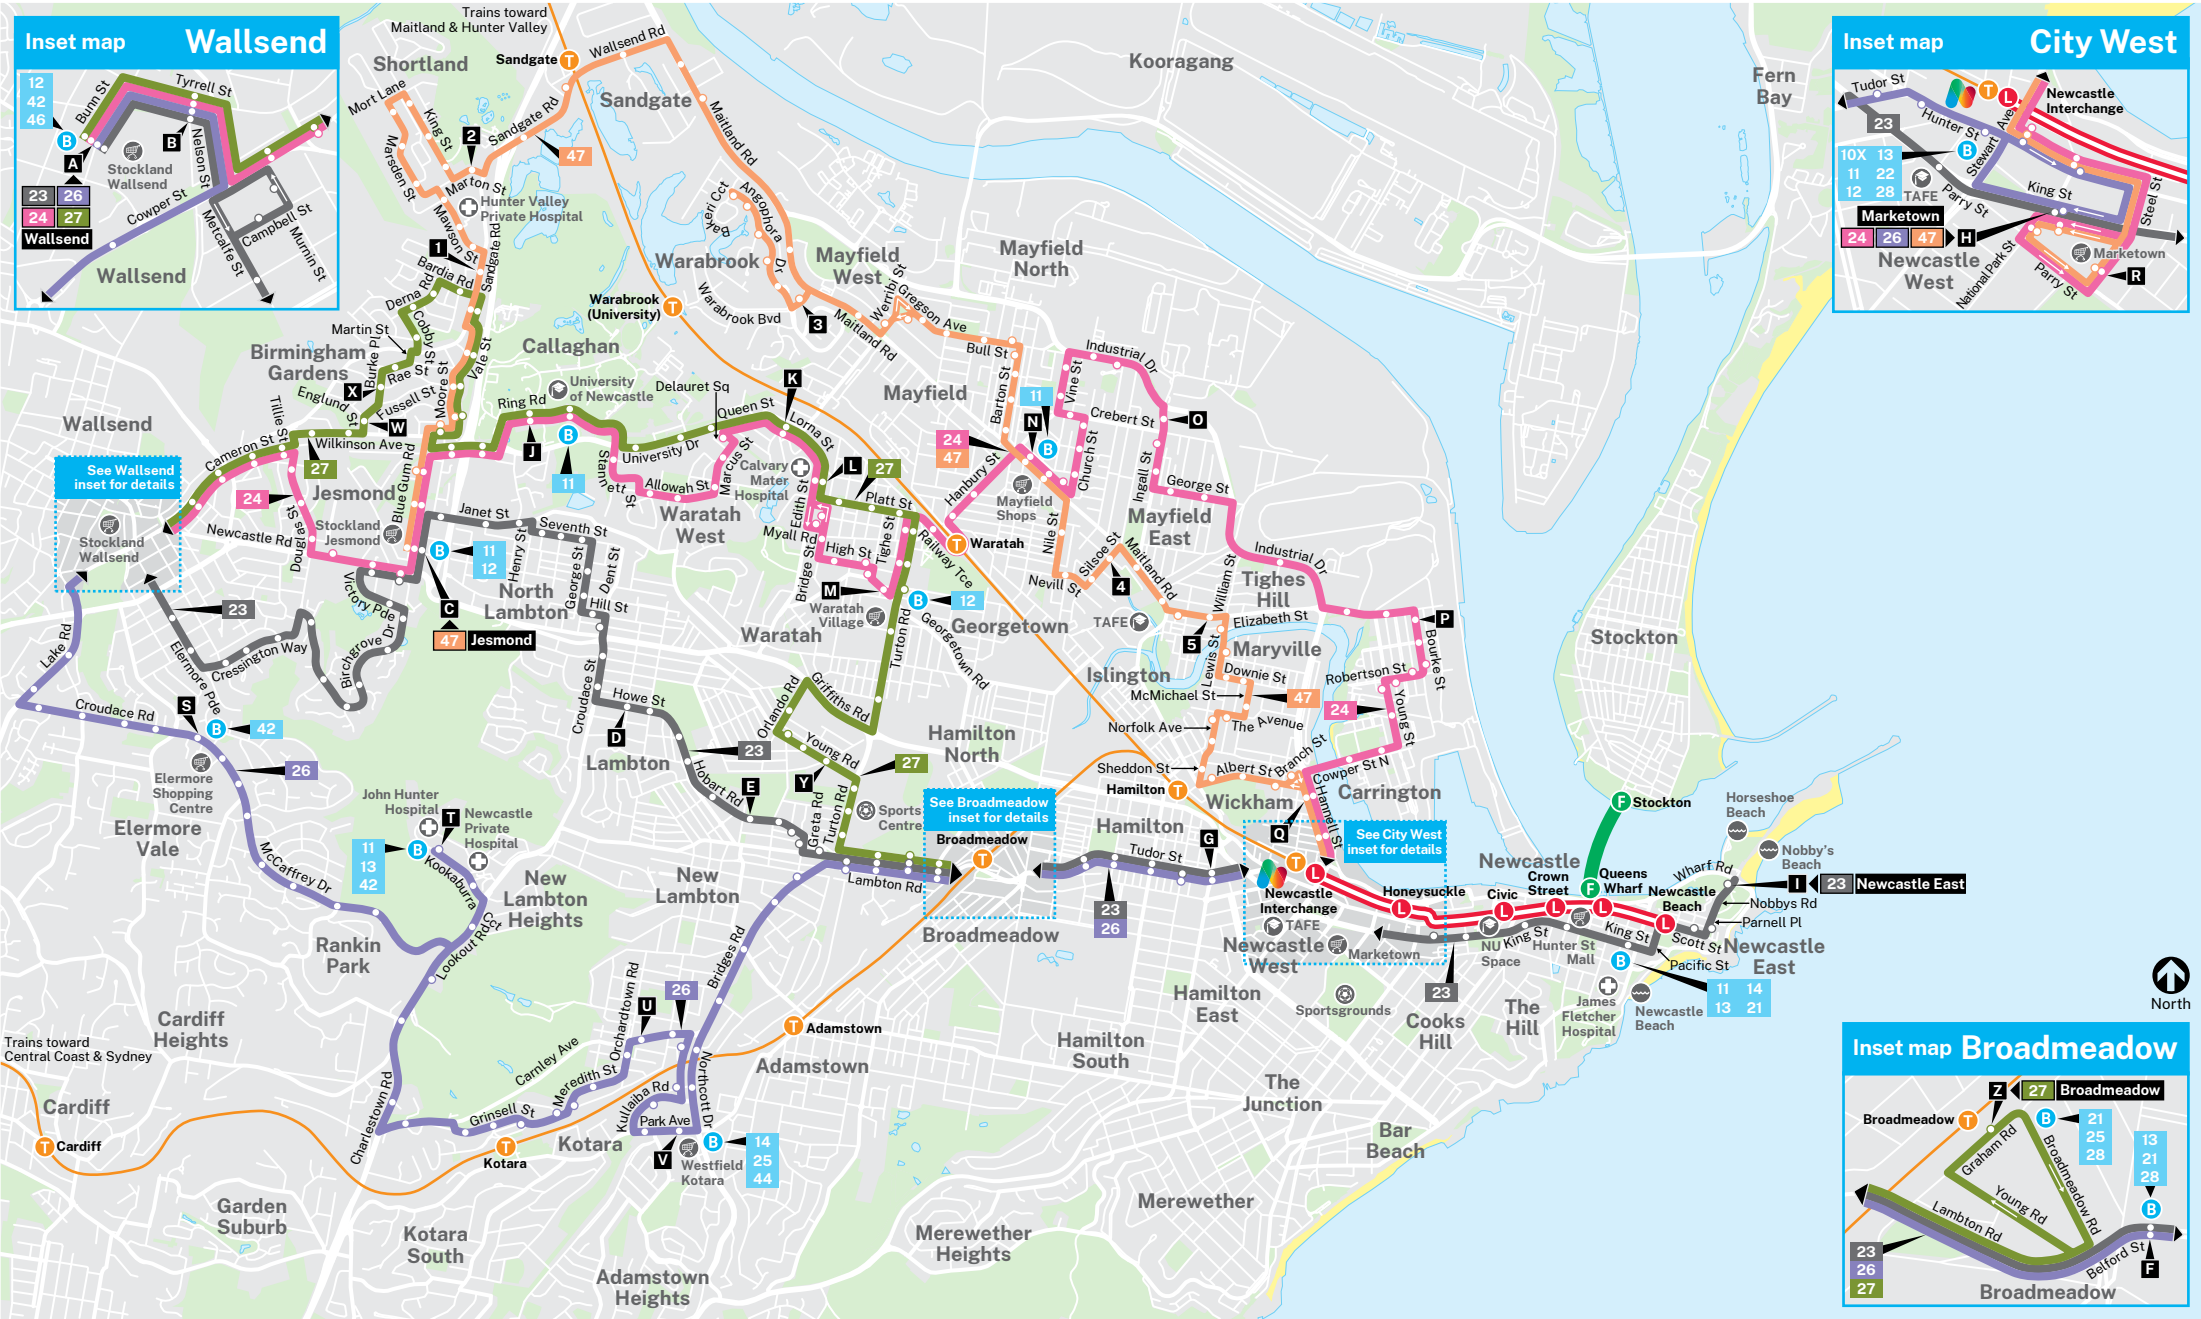

See Broadmeadow inset for details

See City West inset for details

1. **Legend**
2. Bus route and stop
   - Bus connection available
   - Train line/station
   - Shopping centre
   - Beach
   - Bus stop this side only
   - Bus route number
   - Ferry route/wharf
   - Educational institution
   - Sporting facility
   - Timing point
   - Light rail line/stop
   - Hospital
   - Information, 09:00–16:00 Monday–Friday