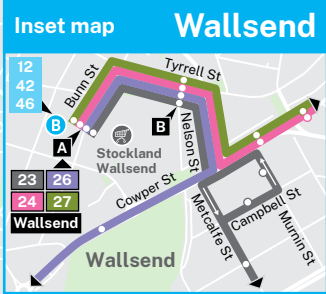

See Broadmeadow inset for details

See City West inset for details

1. **Legend**
2. Bus route and stop
   - Bus connection available
   - Train line/station
   - Shopping centre
   - Beach
   - Bus stop this side only
   - Bus route number
   - Ferry route/wharf
   - Educational institution
   - Sporting facility
   - Timing point
   - Light rail line/stop
   - Hospital
   - Information, 09:00–16:00 Monday–Friday