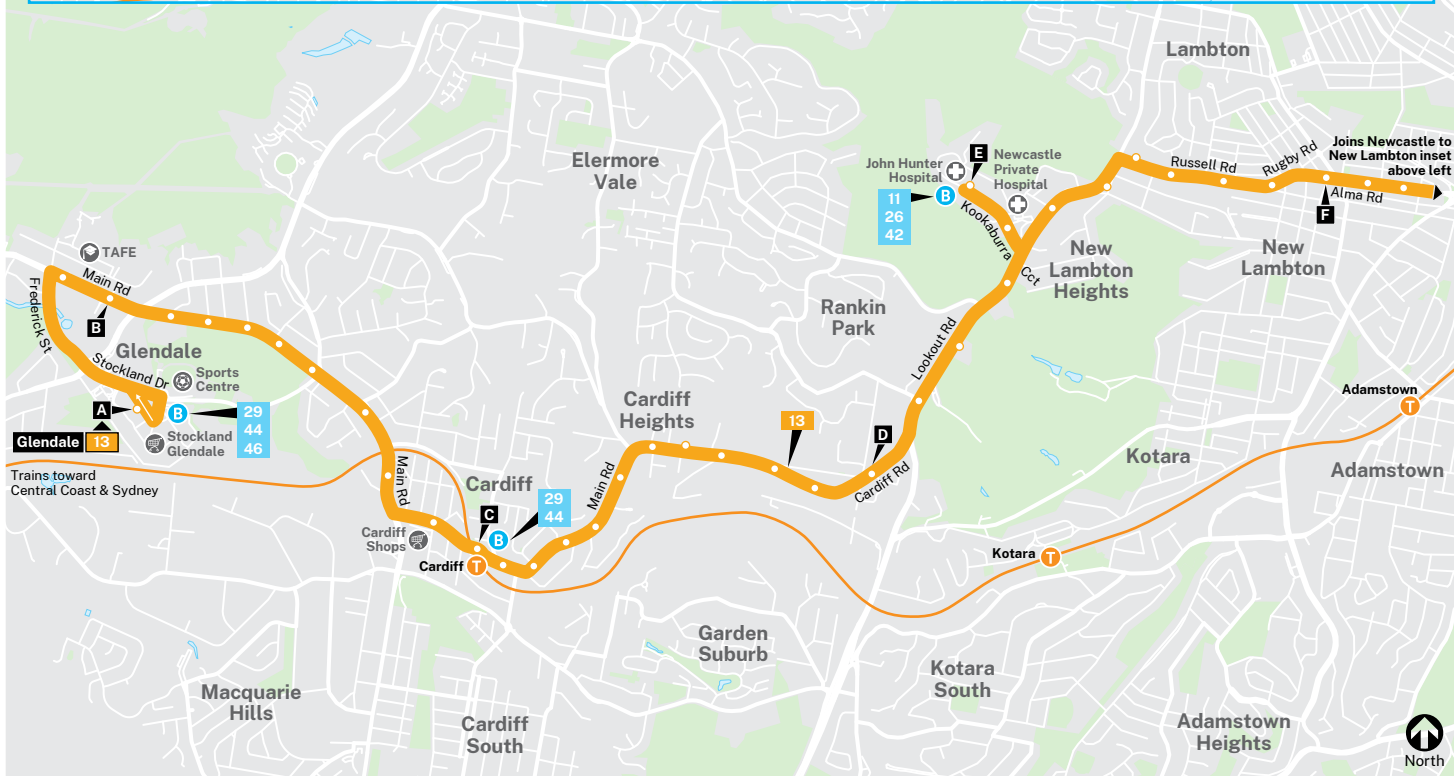

Inset map

Newcastle to New Lambton

Legend

- Bus route and stop
- Bus stop this side only
- Bus connection available
- Bus route number
- Timing point
- Train line/station
- Ferry route/wharf
- Light rail line/stop
- Shopping centre
- Educational institution
- Hospital
- Beach
- Sporting facility
- Information, 09:00-16:00 Monday-Friday