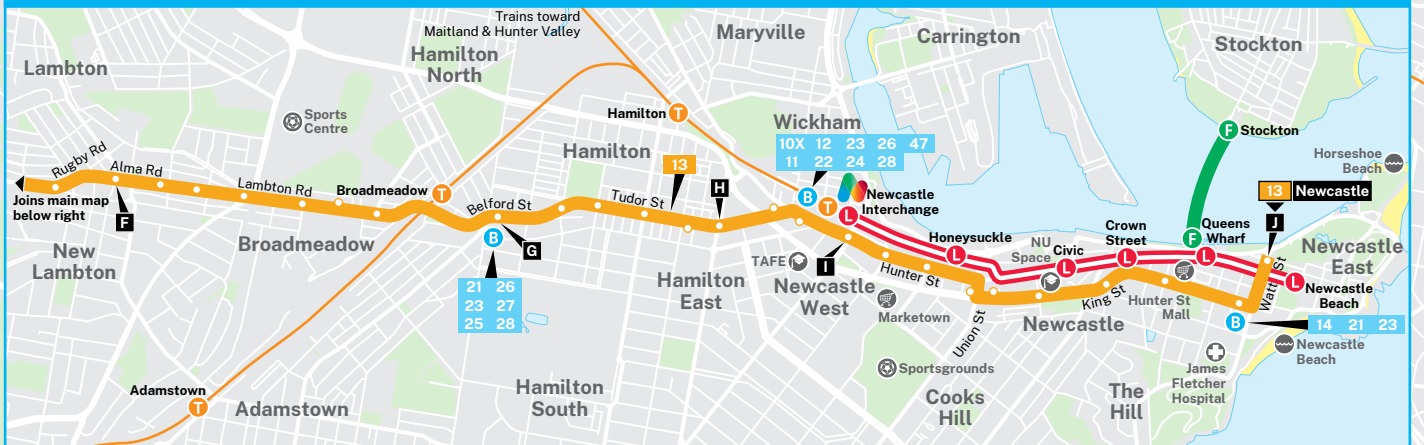

Inset map

Newcastle to New Lambton

Legend

- Bus route and stop
- Bus stop this side only
- Bus connection available
- Bus route number
- Timing point
- Train line/station
- Ferry route/wharf
- Light rail line/stop
- Shopping centre
- Educational institution
- Hospital
- Beach
- Sporting facility
- Information, 09:00-16:00 Monday-Friday