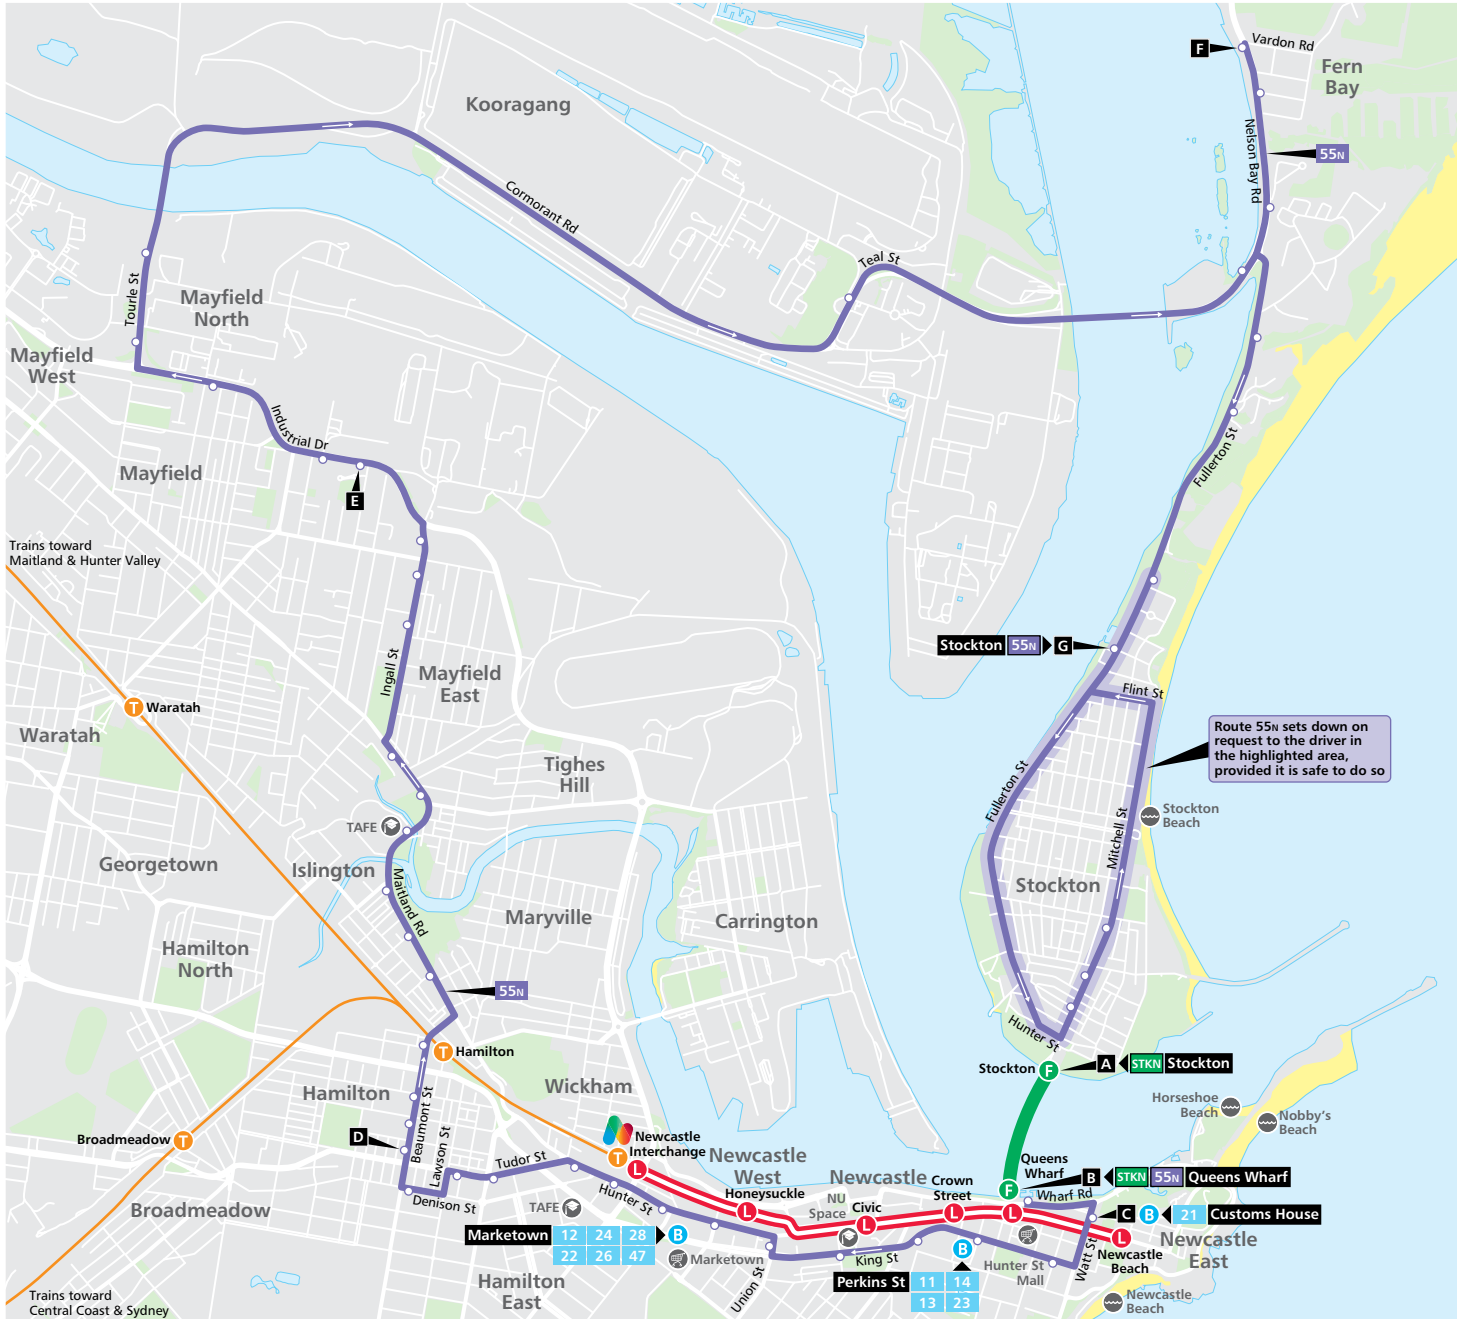

Routes STKN, 55N

Legend

- Ferry route/wharf
- Bus route and stop
- Timing point
- Shopping centre
- Beach
- Ferry route code
- Bus connection available
- Train line/station
- Educational institution
- Sporting facility
- Bus route number
- Light rail line/stop
- Hospital
- Information, 09:00–16:00 Monday–Friday