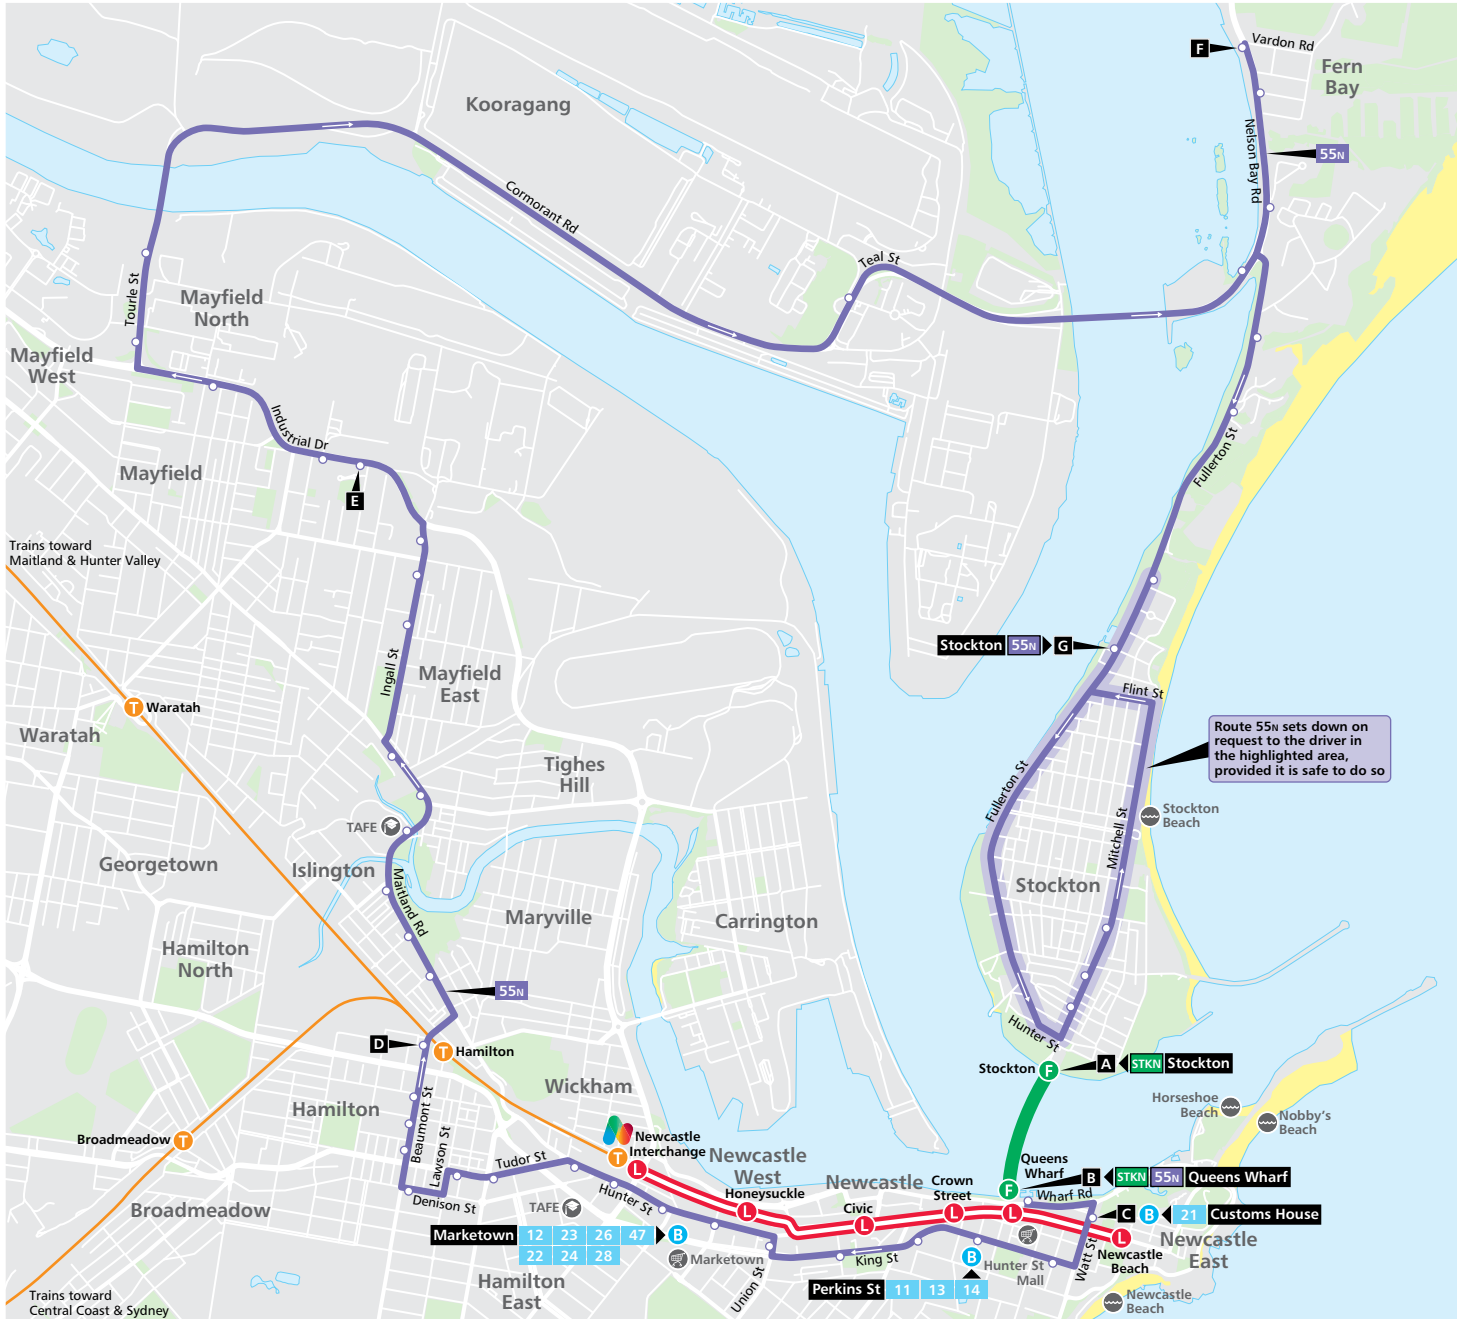

Routes STKN, 55N

Legend

- F Ferry route/wharf
- B Bus connection available
- T Train line/station
- L Light rail line/stop
- 55N Bus route number
- A Timing point
- Shopping centre
- Beach
- T Train line/station
- Educational institution
- Sporting facility
- L Light rail line/stop
- Hospital
- Information, 09:00–16:00 Monday–Friday