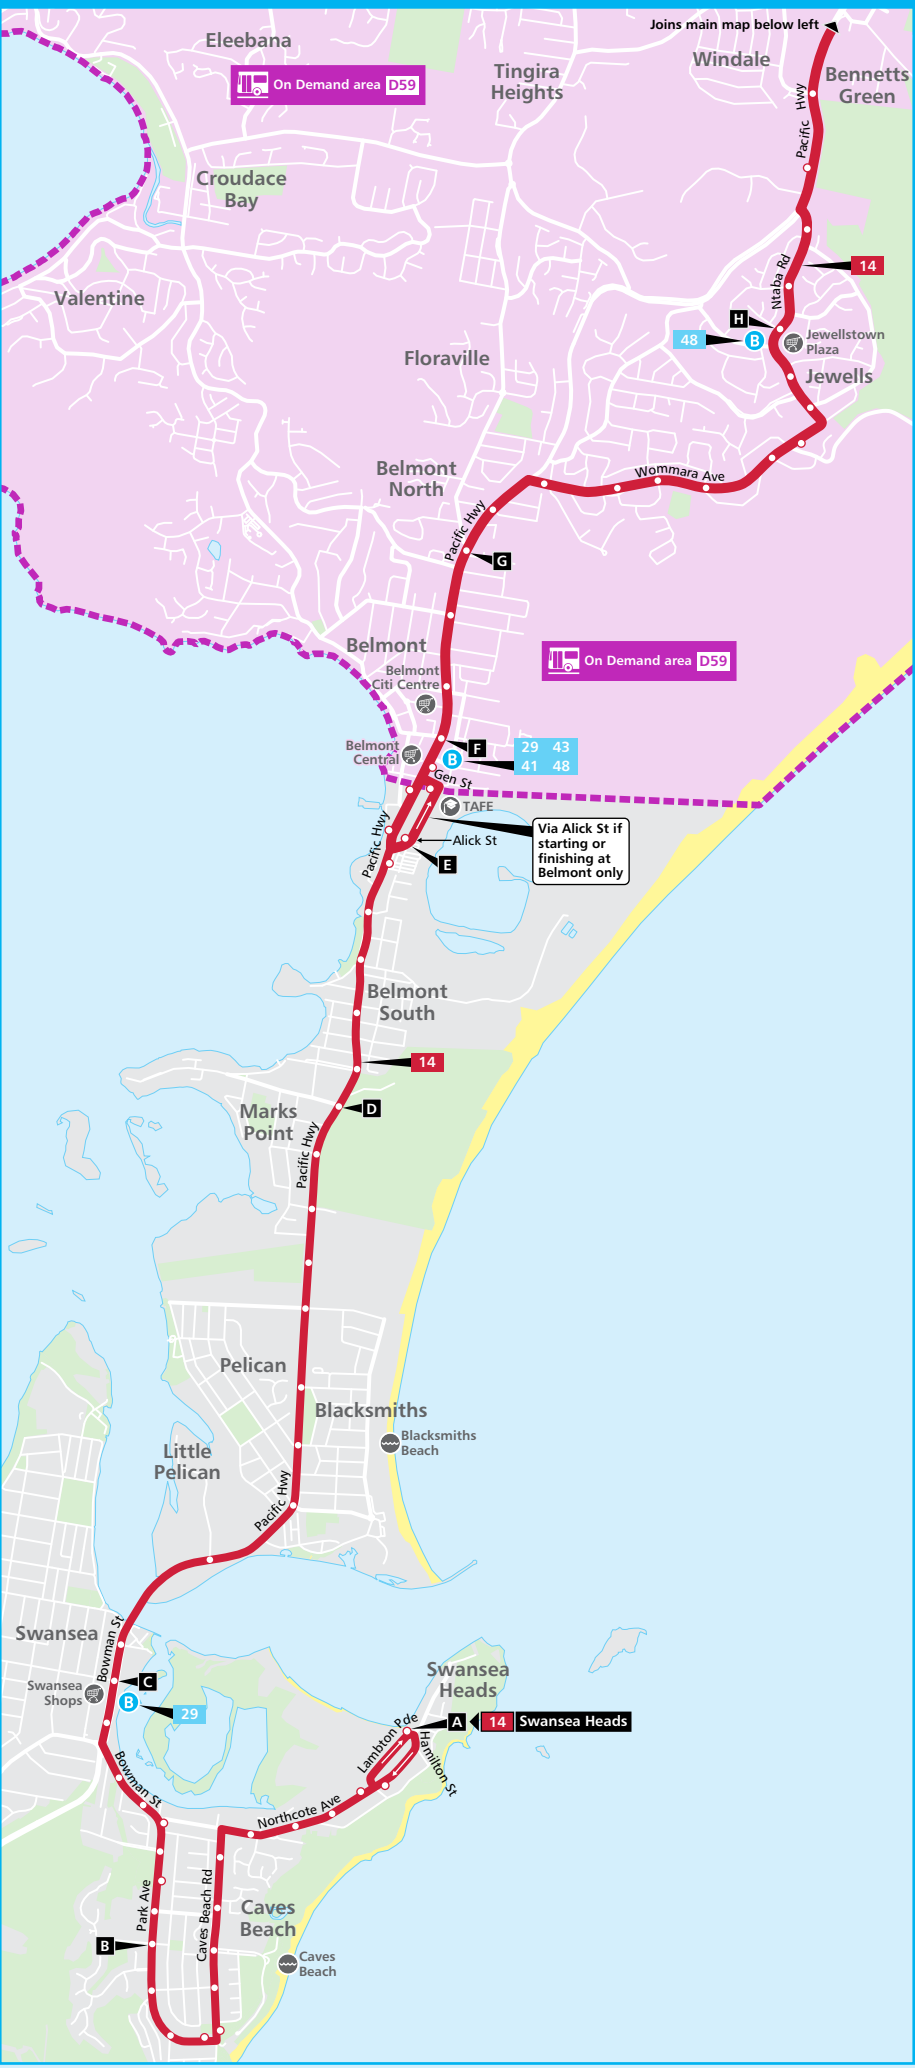

Inset map Jewells to Swansea Heads

Legend

- Bus route and stop
- Bus connection available
- Train line/station
- Ferry route/wharf
- Shopping centre
- Hospital
- Bus route number
- Ferry route/wharf
- Educational institution
- Beach
- Timing point
- Light rail line/stop
- Sporting facility
- Information, 09:00-16:00 Monday-Friday

North Newcastle Transport

cartography by transitgraphics.com.au