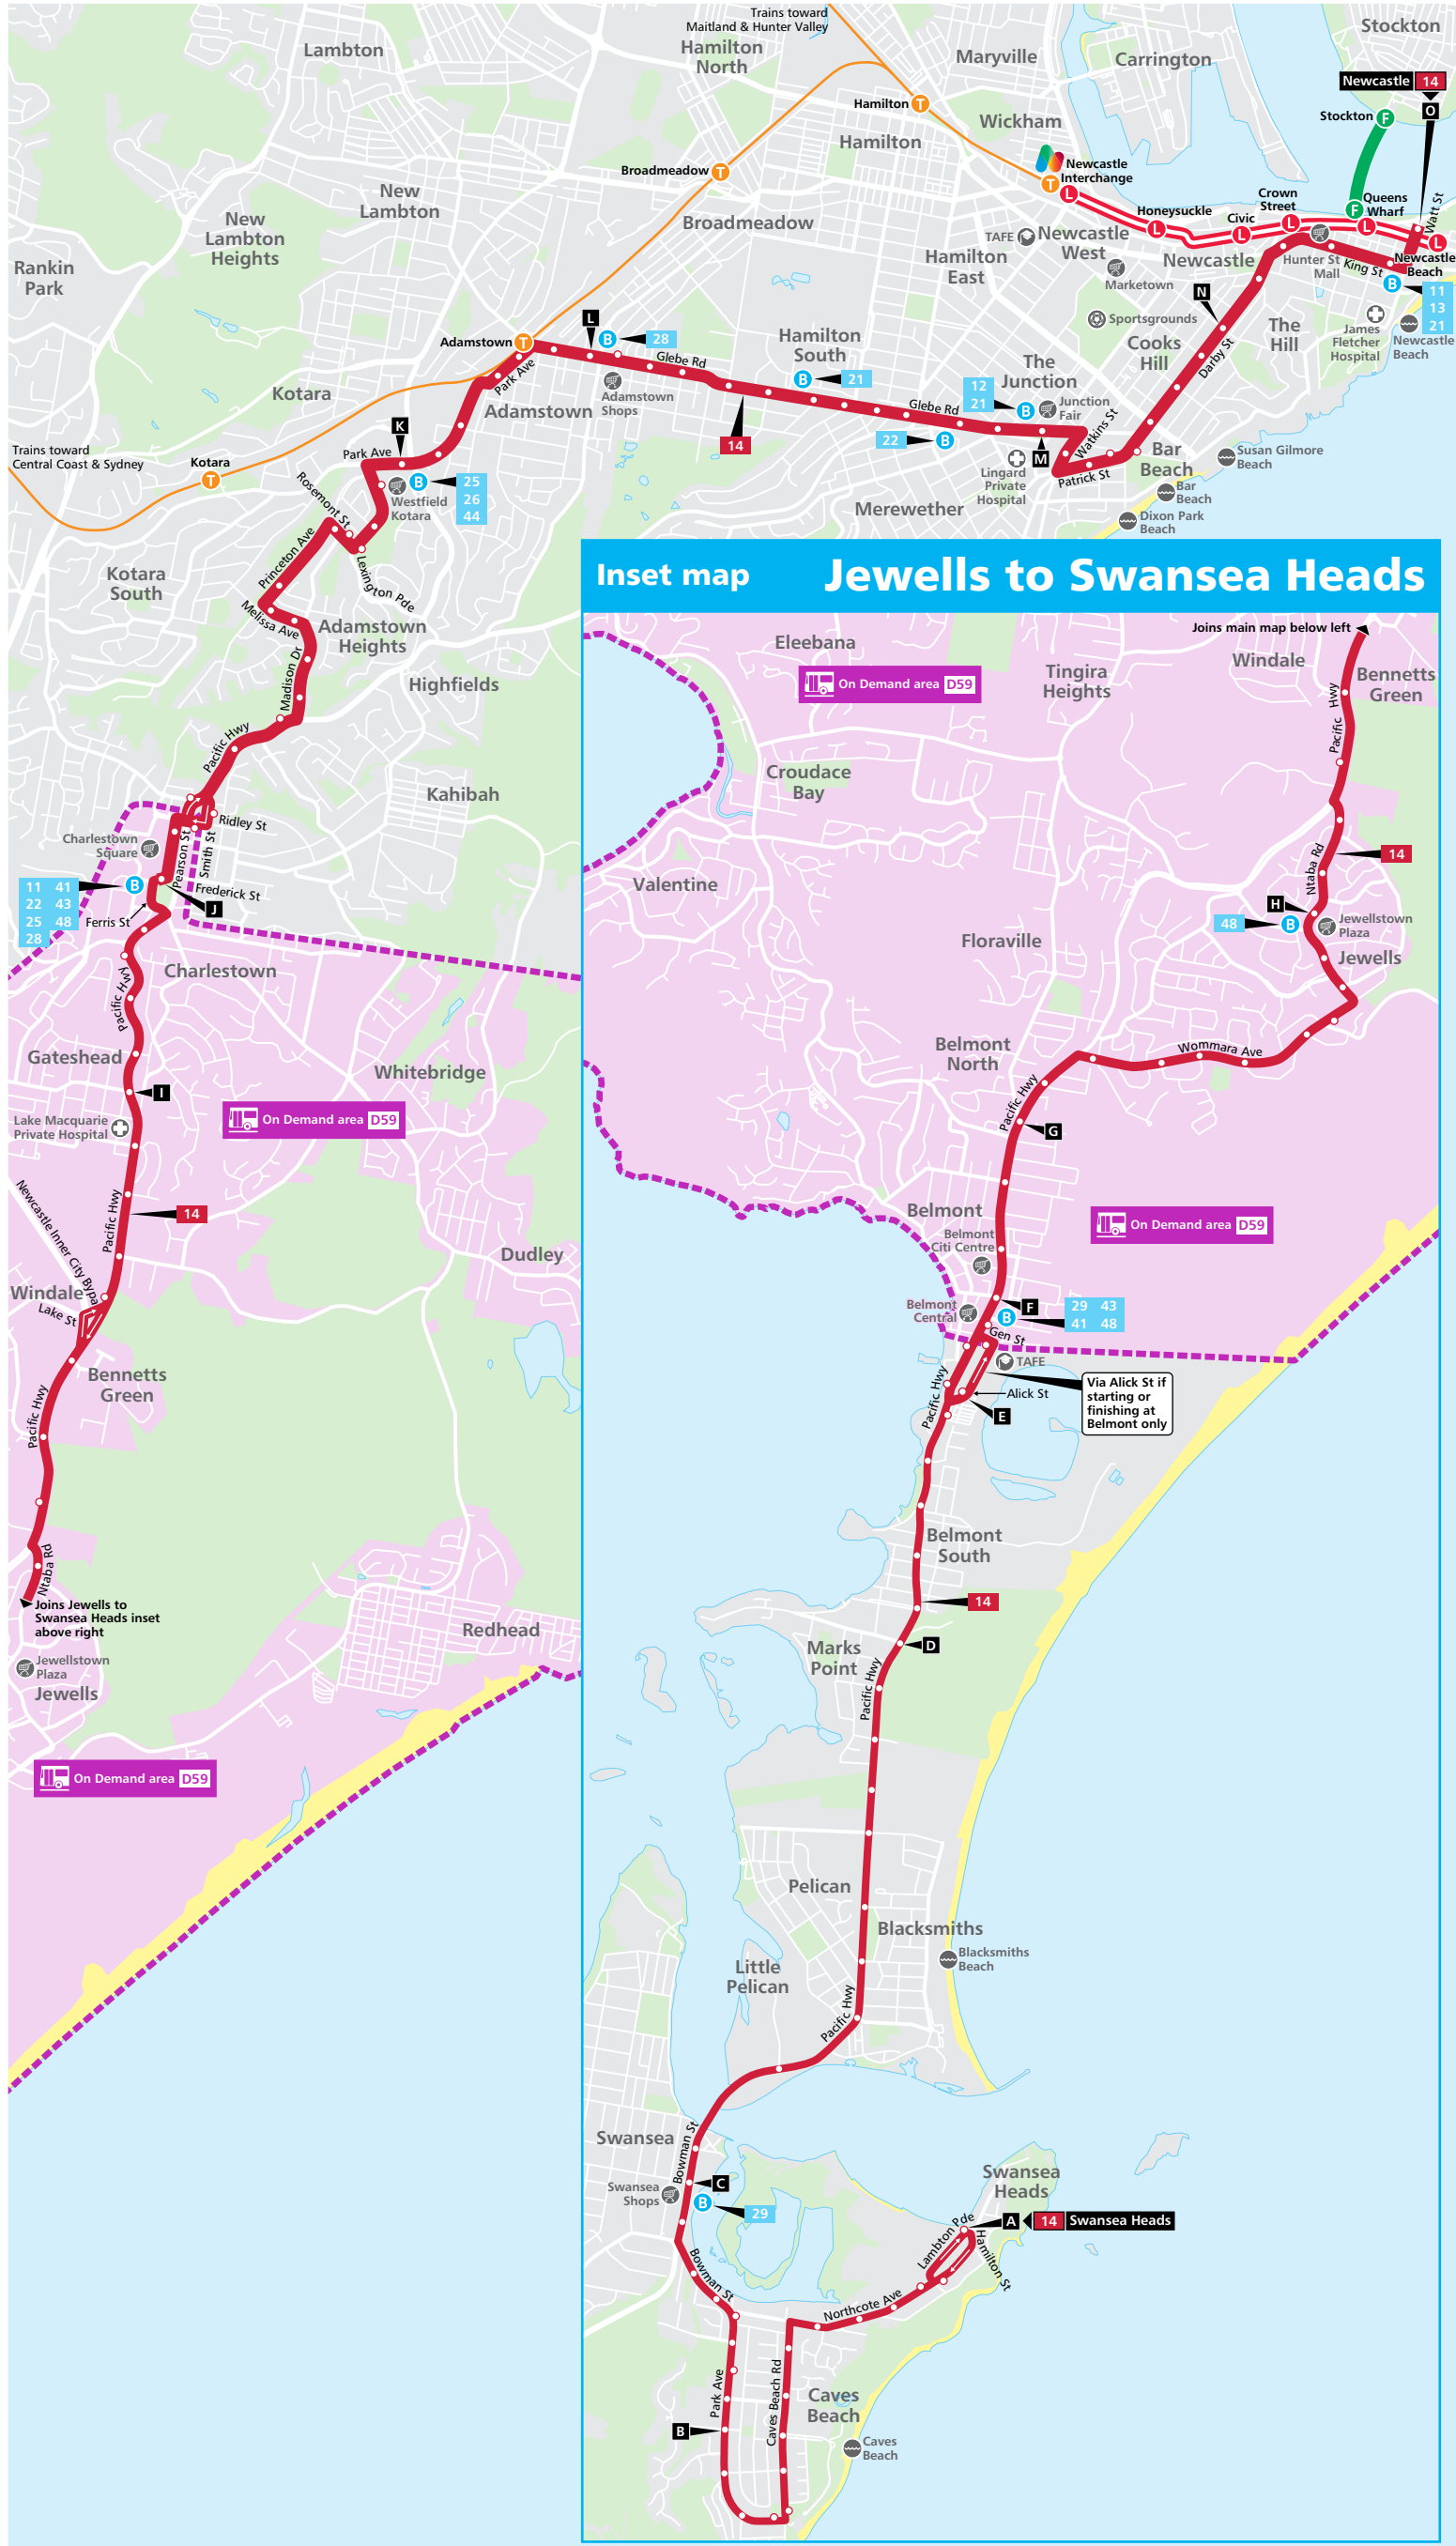

Inset map Jewells to Swansea Heads

Legend

- Bus route and stop
- Bus connection available
- Train line/station
- Ferry route/wharf
- Shopping centre
- Hospital
- Bus route number
- Ferry route/wharf
- Educational institution
- Beach
- Timing point
- Light rail line/stop
- Sporting facility
- Information, 09:00-16:00 Monday-Friday

North Newcastle Transport

cartography by transitgraphics.com.au