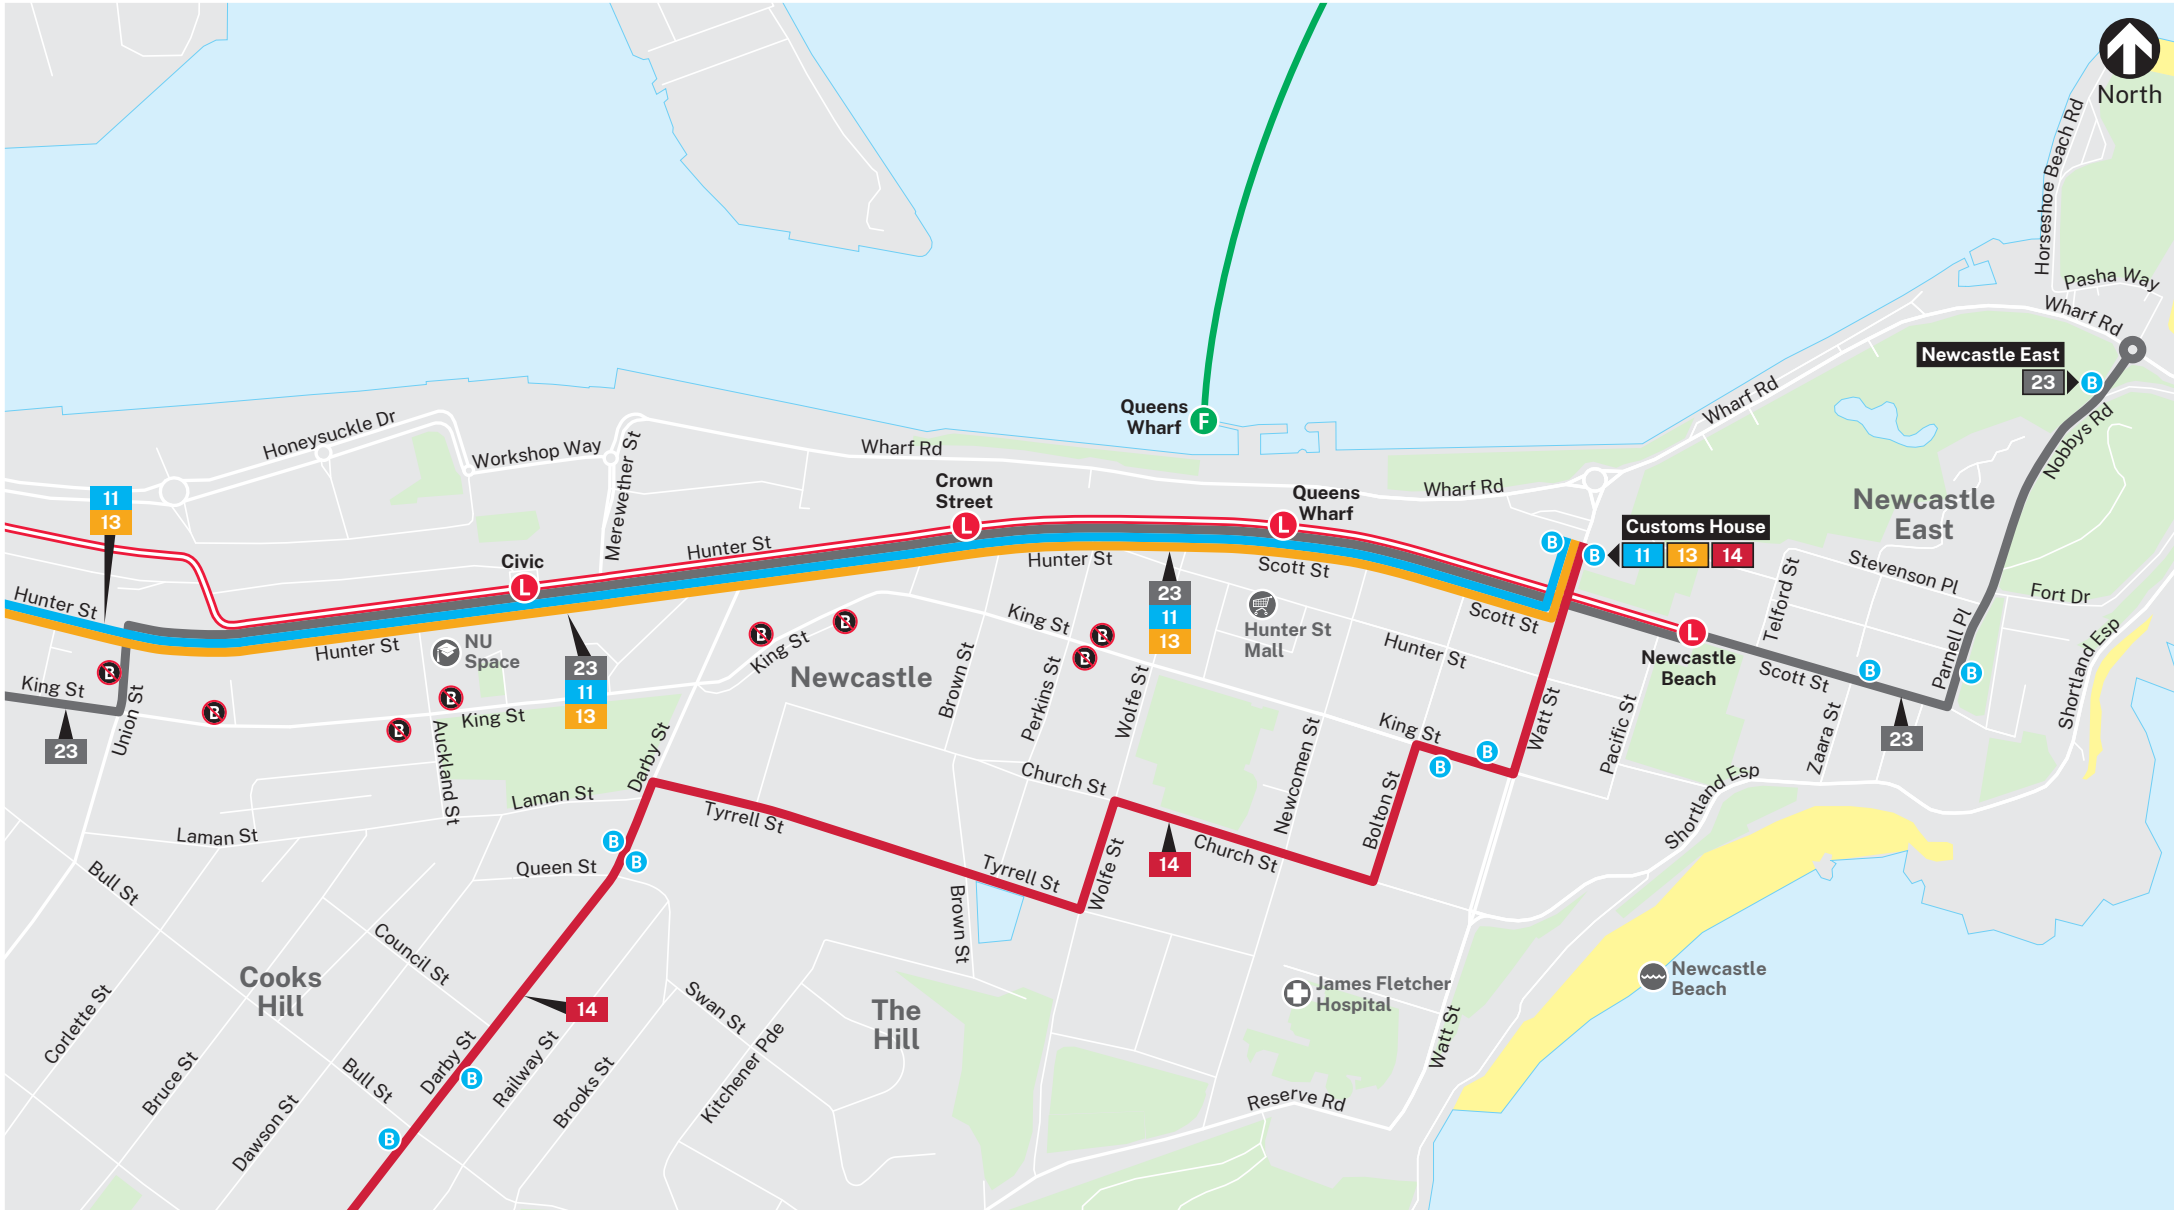

Newcastle CBD - Anzac Day Diversions 2026 8am - 12pm

Legend

- 11 Bus route number
- B Bus stop - open
- B Bus stop - closed
- F Ferry route/wharf
- L Light rail line/stop
- Shopping centre
- Educational institution
- Hospital
- Beach