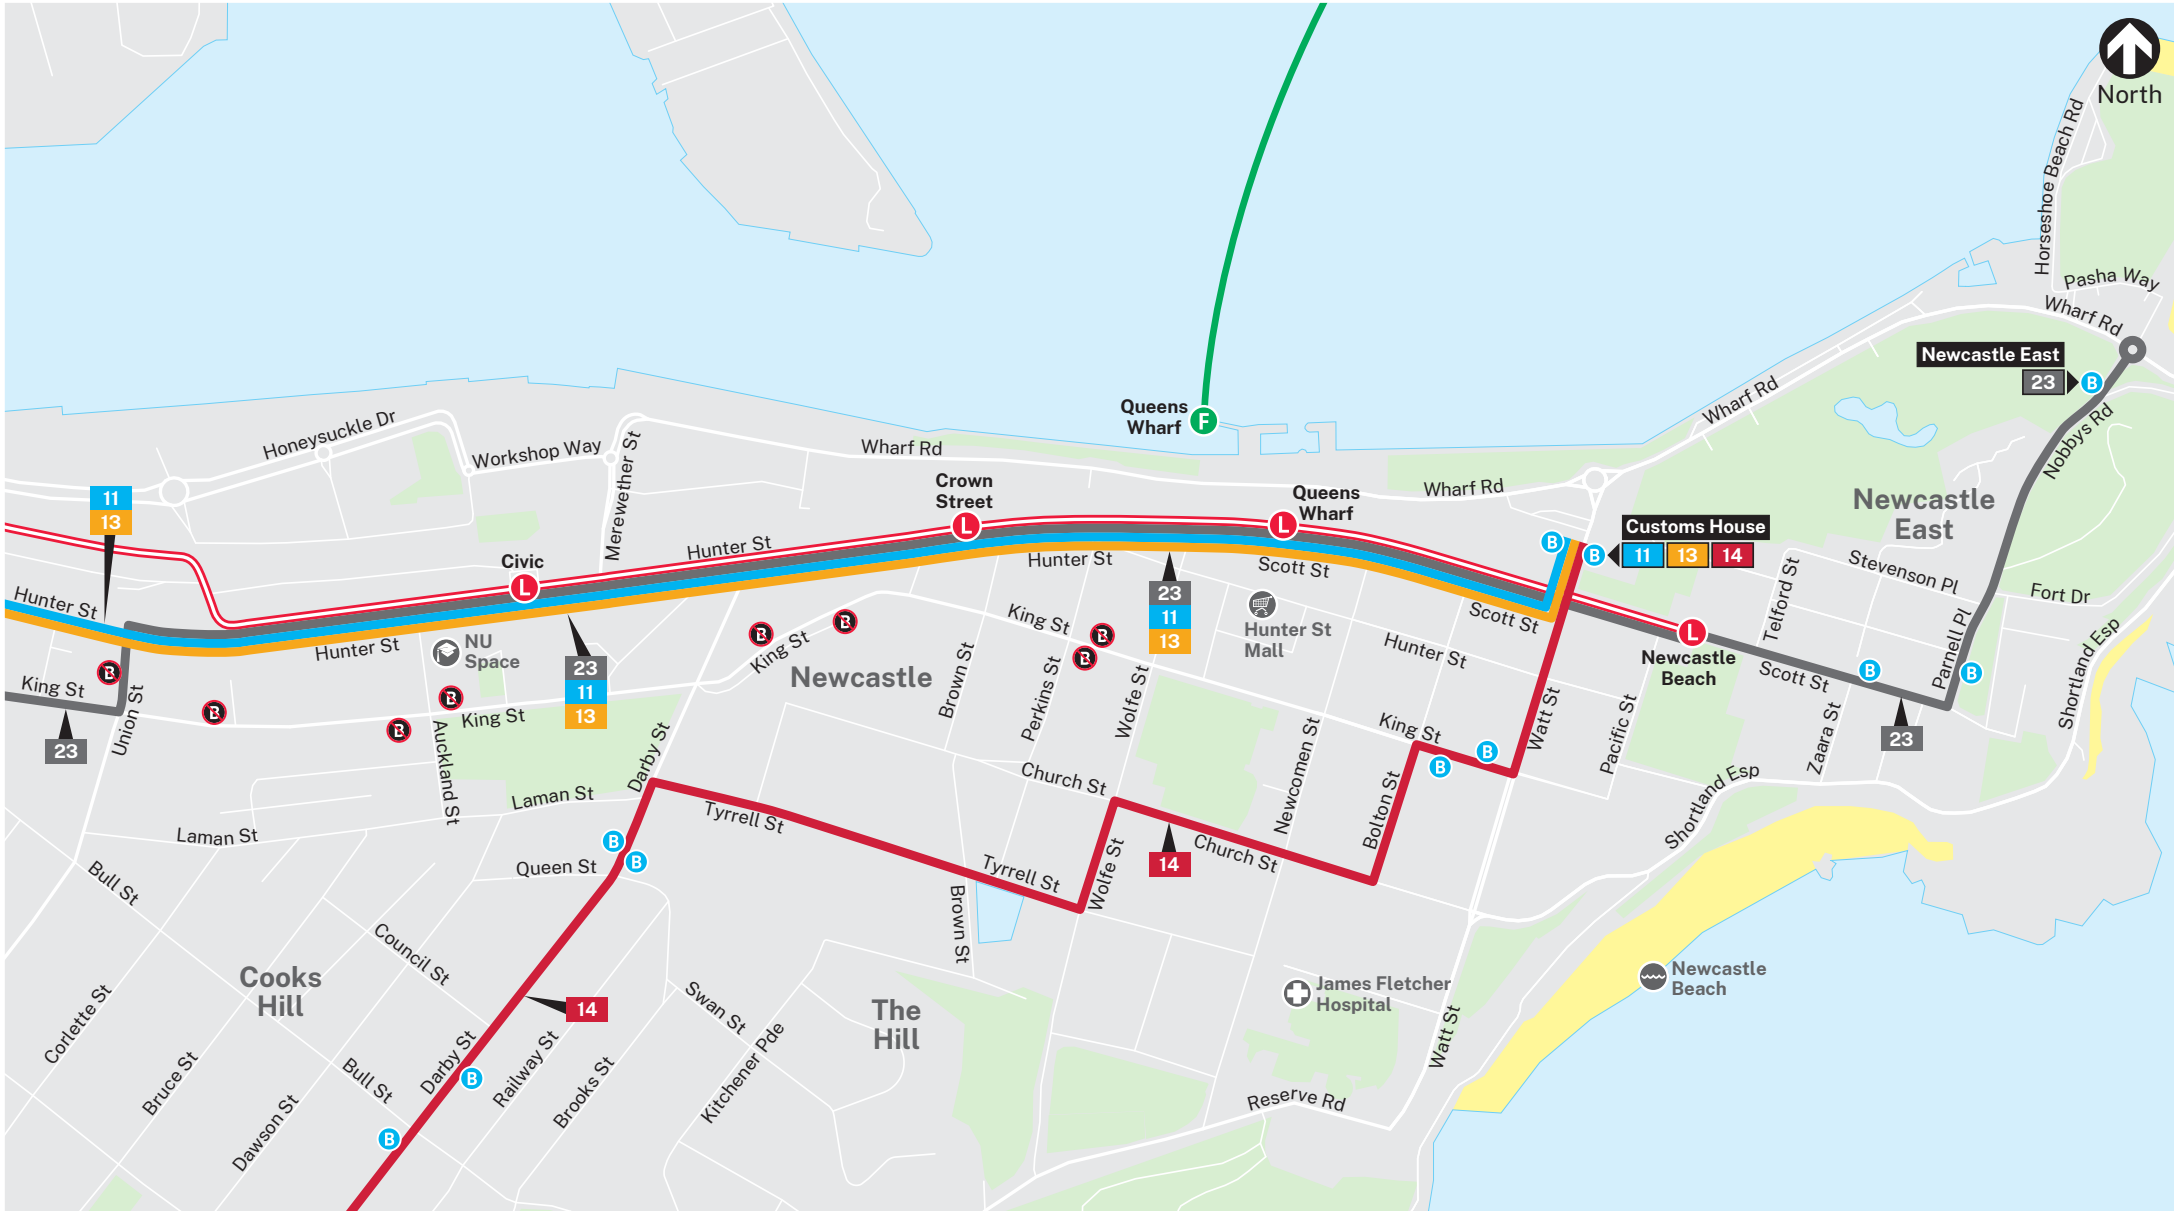

Newcastle CBD - Anzac Day Diversions 2025 8am - 12pm

Legend

- 11 Bus route number
- B Bus stop - open
- B Bus stop - closed
- F Ferry route/wharf
- L Light rail line/stop
- Shopping centre
- Educational institution
- Hospital
- Beach