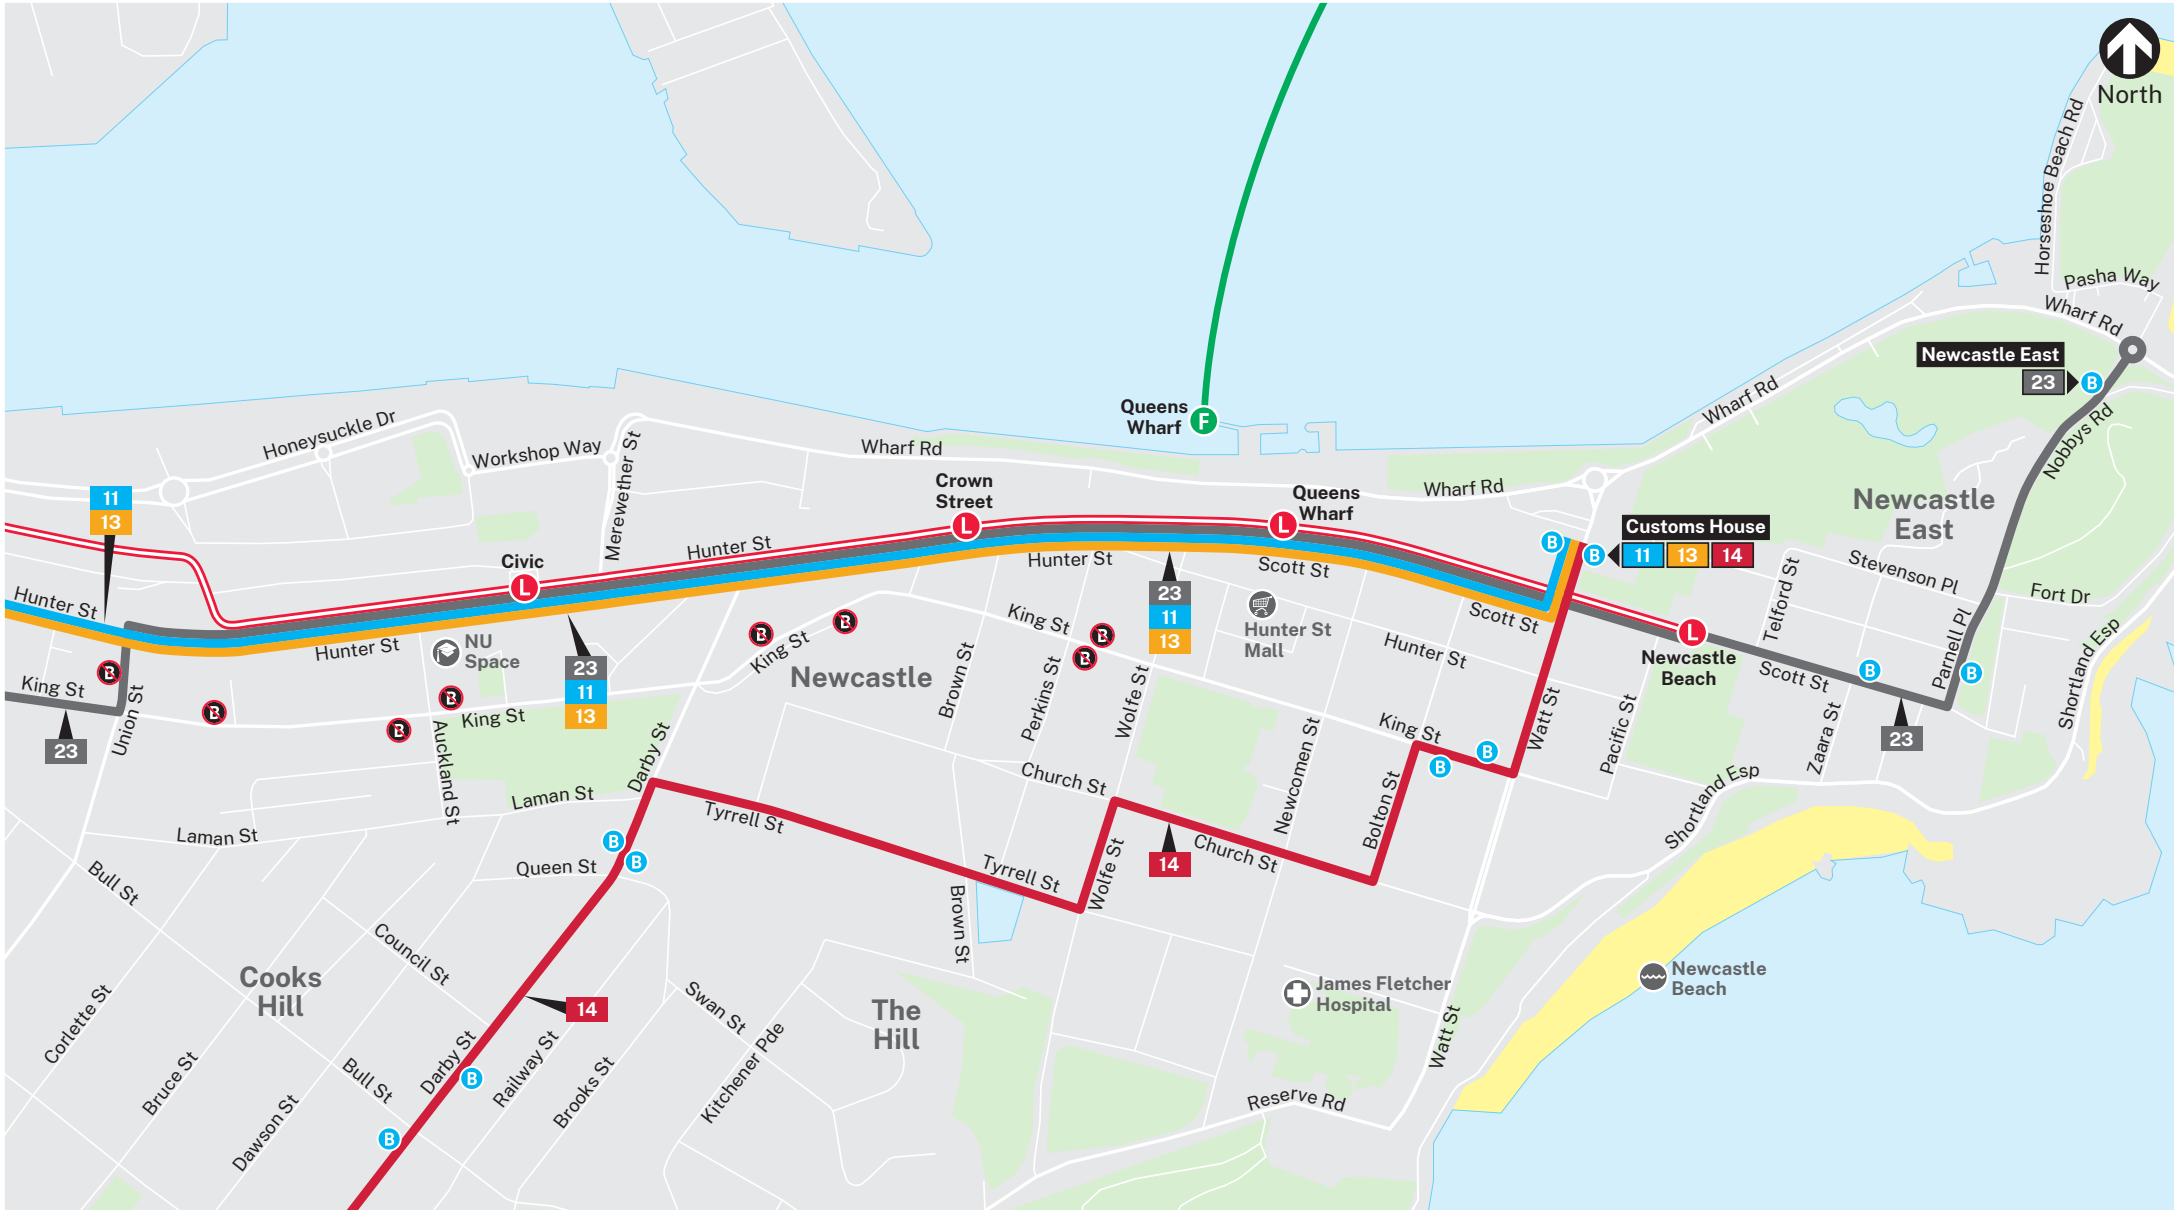

# Newcastle CBD - Anzac Day Diversions 2024 8am - 12pm

## Legend

- 11 Bus route number
- B Bus stop - open
- B Bus stop - closed
- F Ferry route/wharf
- L Light rail line/stop
- Shopping centre
- Educational institution
- Hospital
- Beach